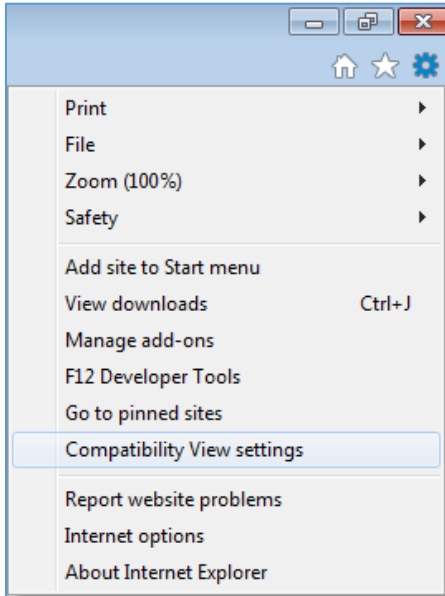

- Click on Settings Icon (top right).

- Click on 'Compatibility View settings'.

- Click 'Add' to include holmescc.edu

- Click on '2016-2017 Bulletin'.

- In the Bookmarks section (left), click the + to view additional Bookmarks.