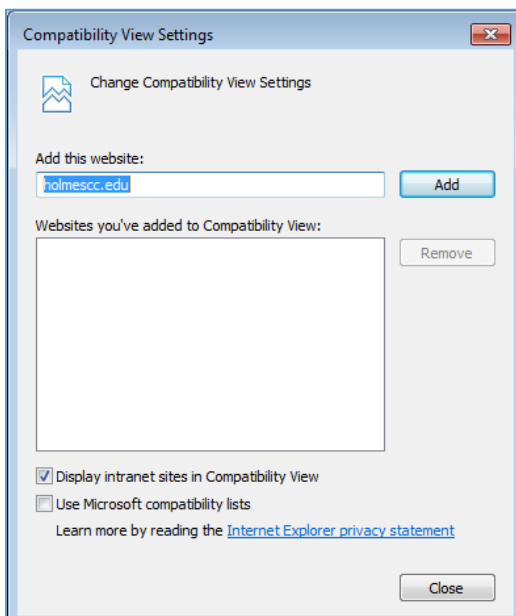

- Click on Settings Icon (top right).

- Click on 'Compatibility View settings'.

- Click 'Add' to include holmescc.edu

- Click on '2016-2017 Bulletin'.

- In the Bookmarks section (left), click the + to view additional Bookmarks.