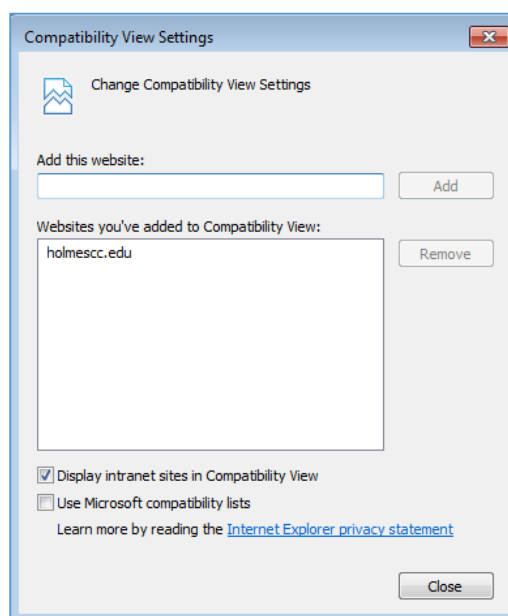

- Click on Settings Icon (top right).

- Click on 'Compatibility View settings'.

- Click 'Add' to include holmescc.edu

- Click on '2016-2017 Bulletin'.

- In the Bookmarks section (left), click the + to view additional Bookmarks.